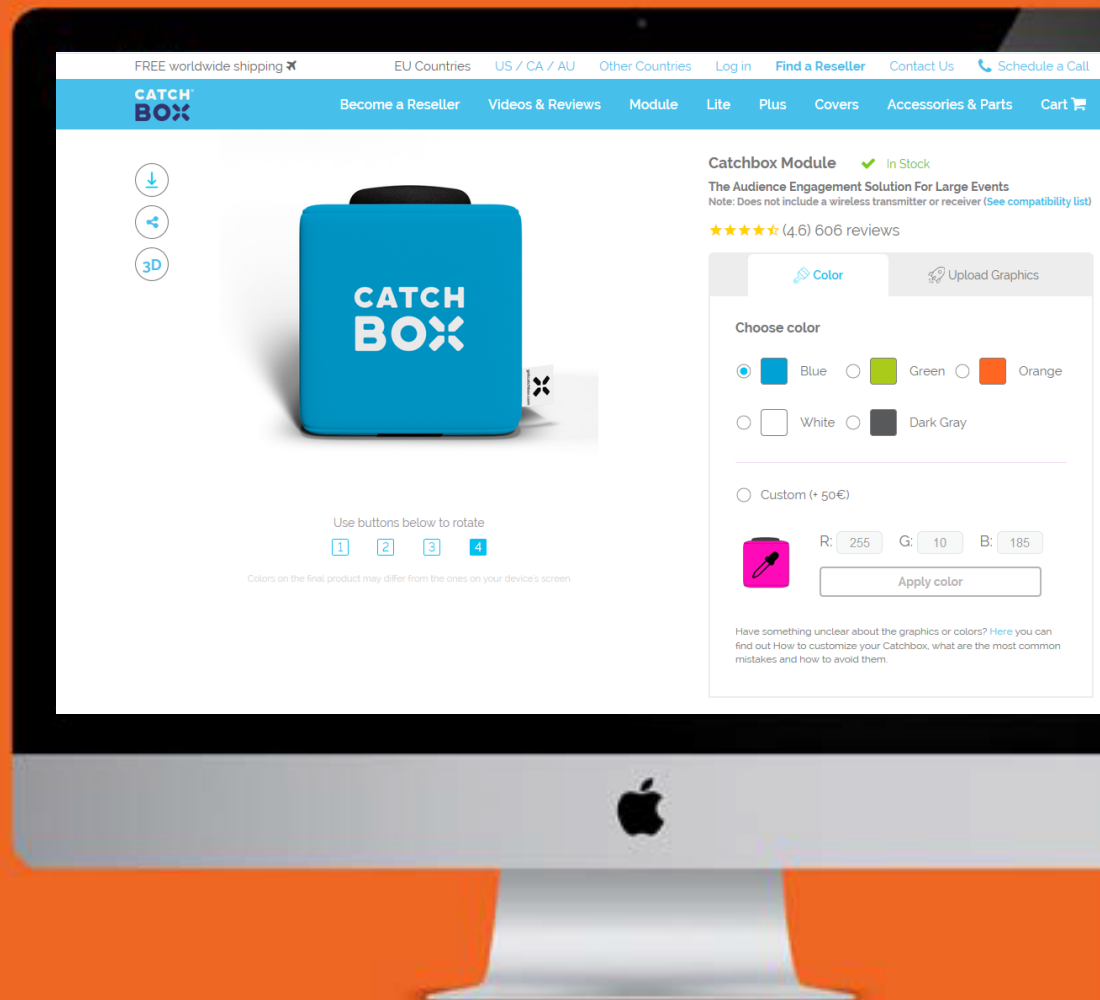

Make your Catchbox truly "yours"

To create your own customized Catchbox, visit our website and use 3D Customization Tool:

1) Choose the product
2) Choose one of five standard colors or pick your own color
3) Upload your graphics
4) Choose any of the four sides and apply your custom graphics

www.catchbox.com

The Custom Cover is a unique opportunity to turn your Catchbox into a dynamic and visual medium. Whether it is your own logo, crucial event information, or a spot for sponsors, the Custom Cover is guaranteed to give you a remarkable exposure boost.