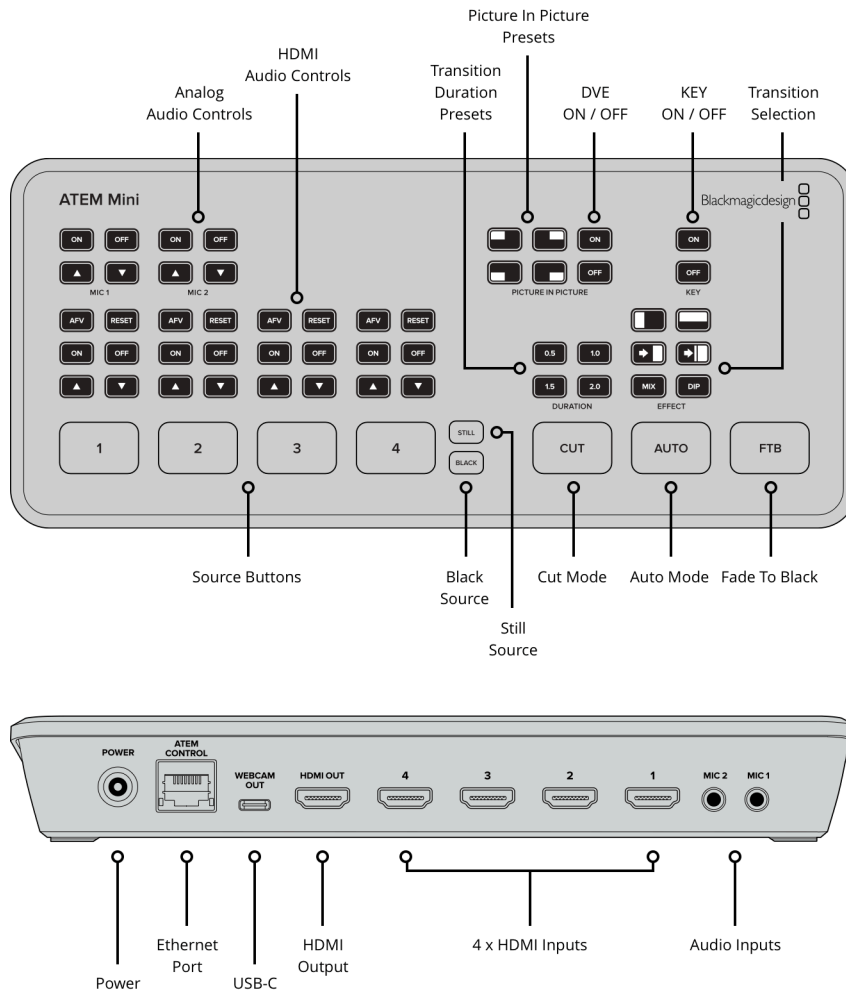

Standards

HD Video Input Standards

720p50, 720p59.94, 720p60
1080p23.98, 1080p24, 1080p25,
1080p29.97, 1080p30, 1080p50,
1080p59.94, 1080p60
1080i50, 1080i59.94, 1080i60

HD Video Output Standards

1080p23.98, 1080p24, 1080p25,
1080p29.97, 1080p30, 1080p50,
1080p59.94, 1080p60

Ultra HD Video Standards

None

Video Sampling

4:2:2 YUV

Color Precision

10-bit

Color Space

Rec 709

HDMI Input Resolutions from Computers

1280 x 720p 50Hz, 59.94Hz and 60Hz
1920 x 1080p 23.98, 24, 25, 29.97,30,
50, 59.94 and 60Hz
1920 x1080i 50 and 59.94Hz 60Hz

Colorspace Conversion

Hardware based real time.

Audio Mixer

6 input x 2 channel mixer.
Selectable On/Off/Audio-Follow-Video per channel plus separate gain control per channel.
Level and Peak metering. Plus new Fairlight audio enhancements:
Compressor, Gate, Limiter, 6 bands of parametric EQ. Master gain control.